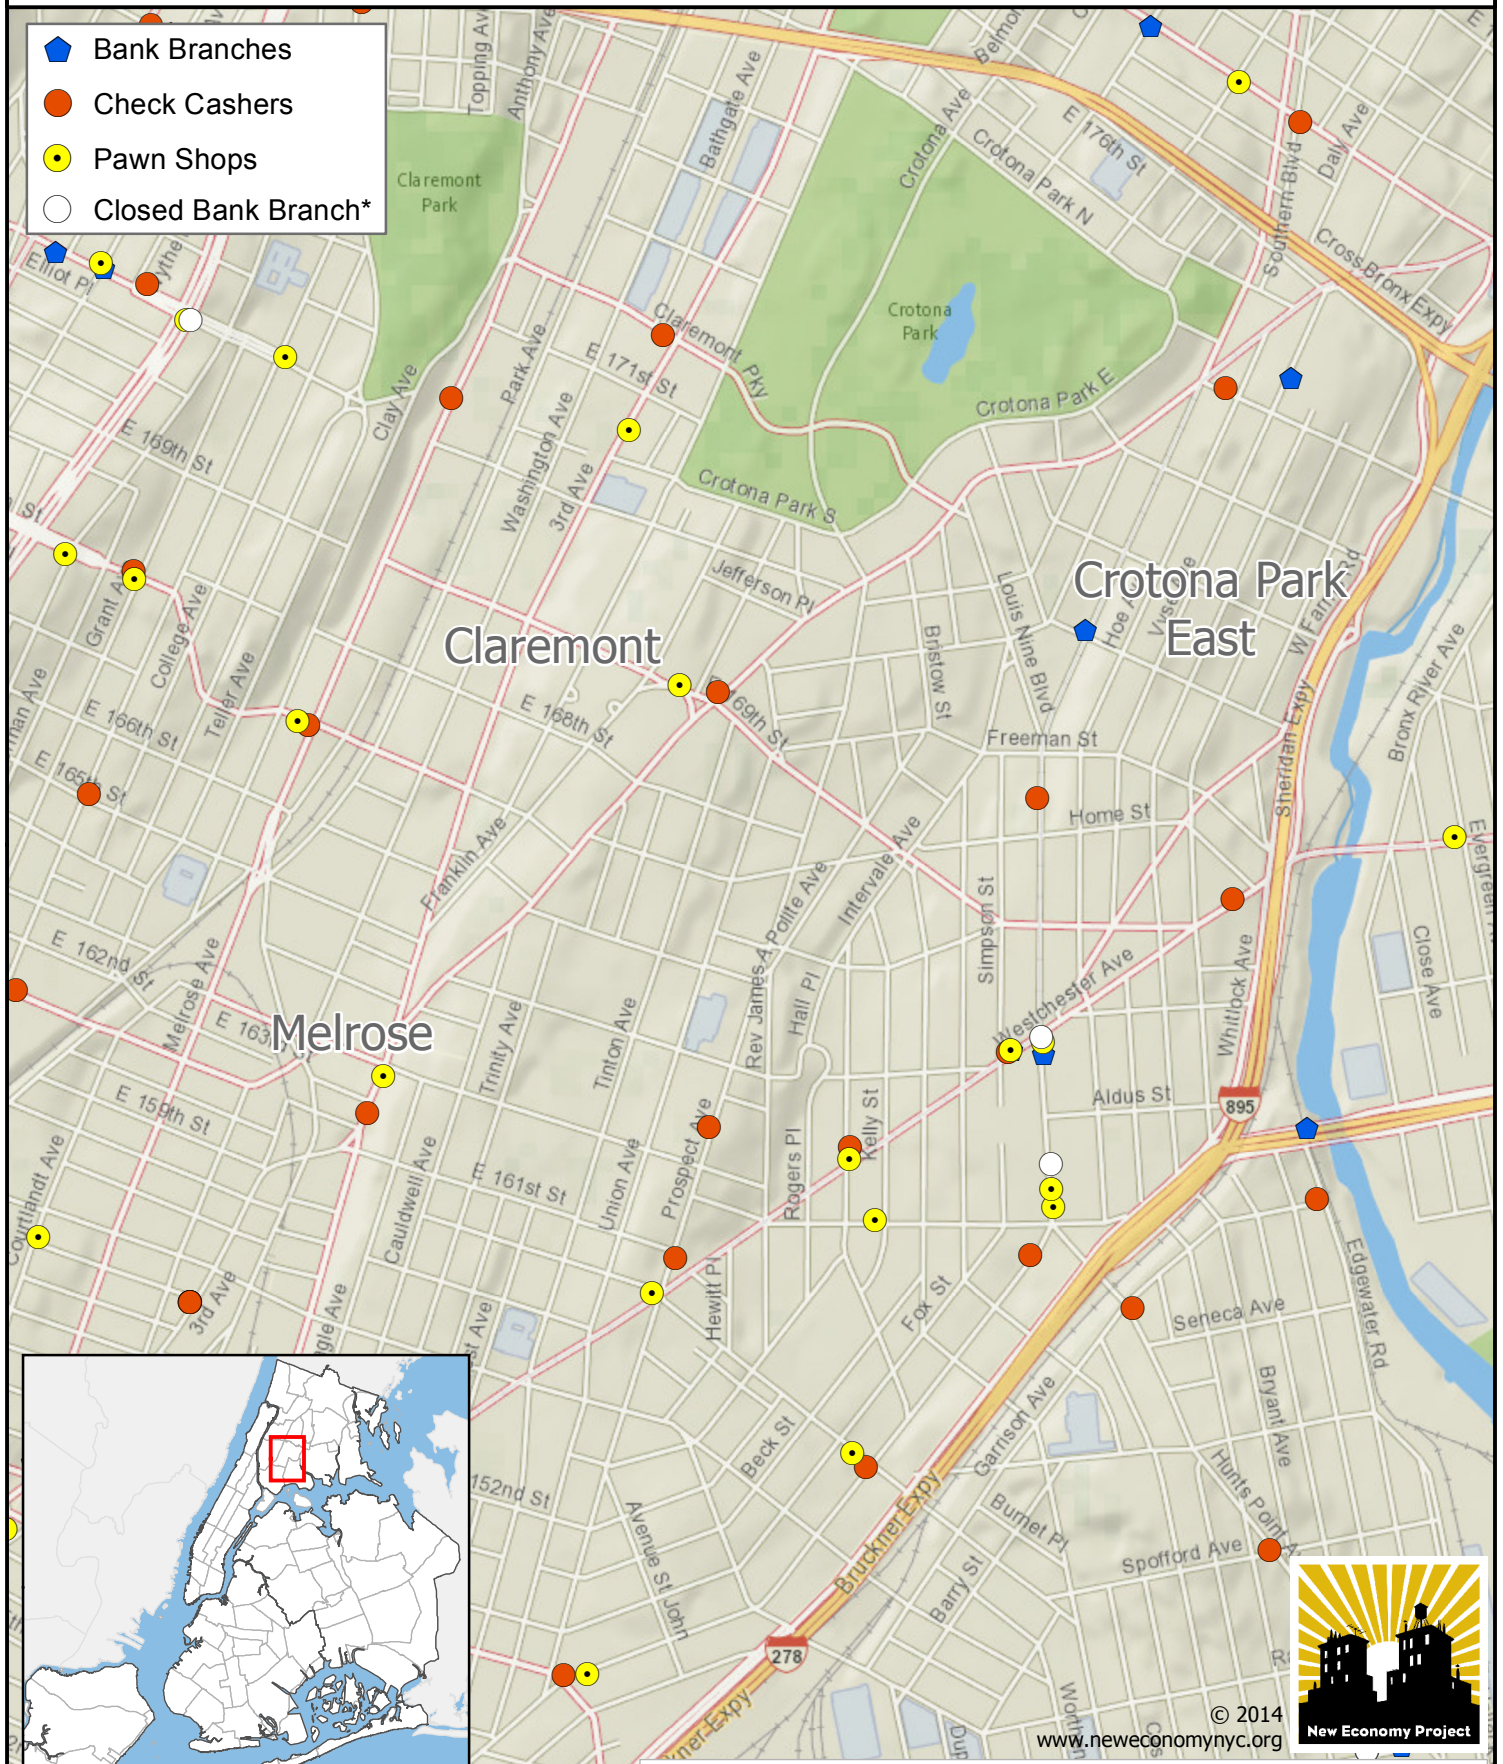

Bank Branches, Check Cashers, and Pawn Shops Claremont - Melrose - Crotona Park, Bronx

-  Bank Branches
-  Check Cashers
-  Pawn Shops
-  Closed Bank Branch*

© 2014
www.neweconomyproject.org

*Refers to bank branches closed between 2001 and 2013
Sources: FDIC (2013); NYS Dept. of Financial Services (2014); NYC Dept. of Consumer Affairs (2014)